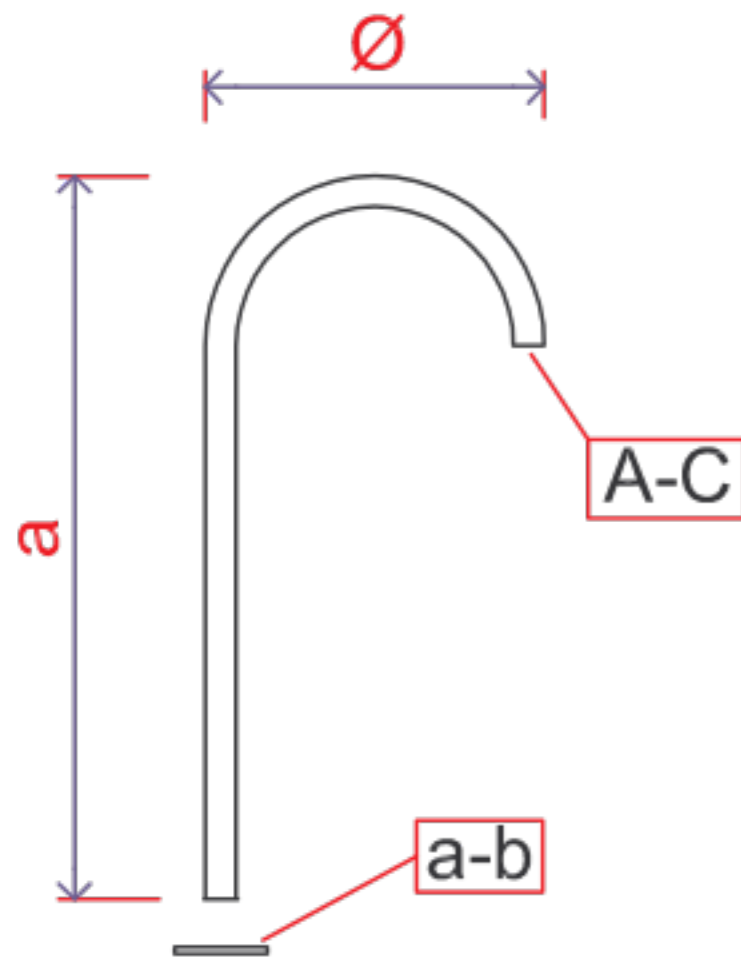

Stk:
Pz:
Pcs:

ART. 2046

WASSERHAHN - RUBINETTO - WATER TAP

Kunde-Cliente-Client

Datum-Data-Date

Wasserhahn ohne Absperrventil
Rubinetto senza valvola di chiusura
Water tap without plug valve

(ca.) \varnothing = _____ cm

a = _____ cm

TYP

3050

Empfohlen - Consigliate - Recommended

- \varnothing 41cm a64cm
- \varnothing 46cm a68cm
- \varnothing 51cm a75cm

1" Innengewinde - Filetto interno - Inner Thread
 \varnothing 45 mm Rohr - Tubo - Tube