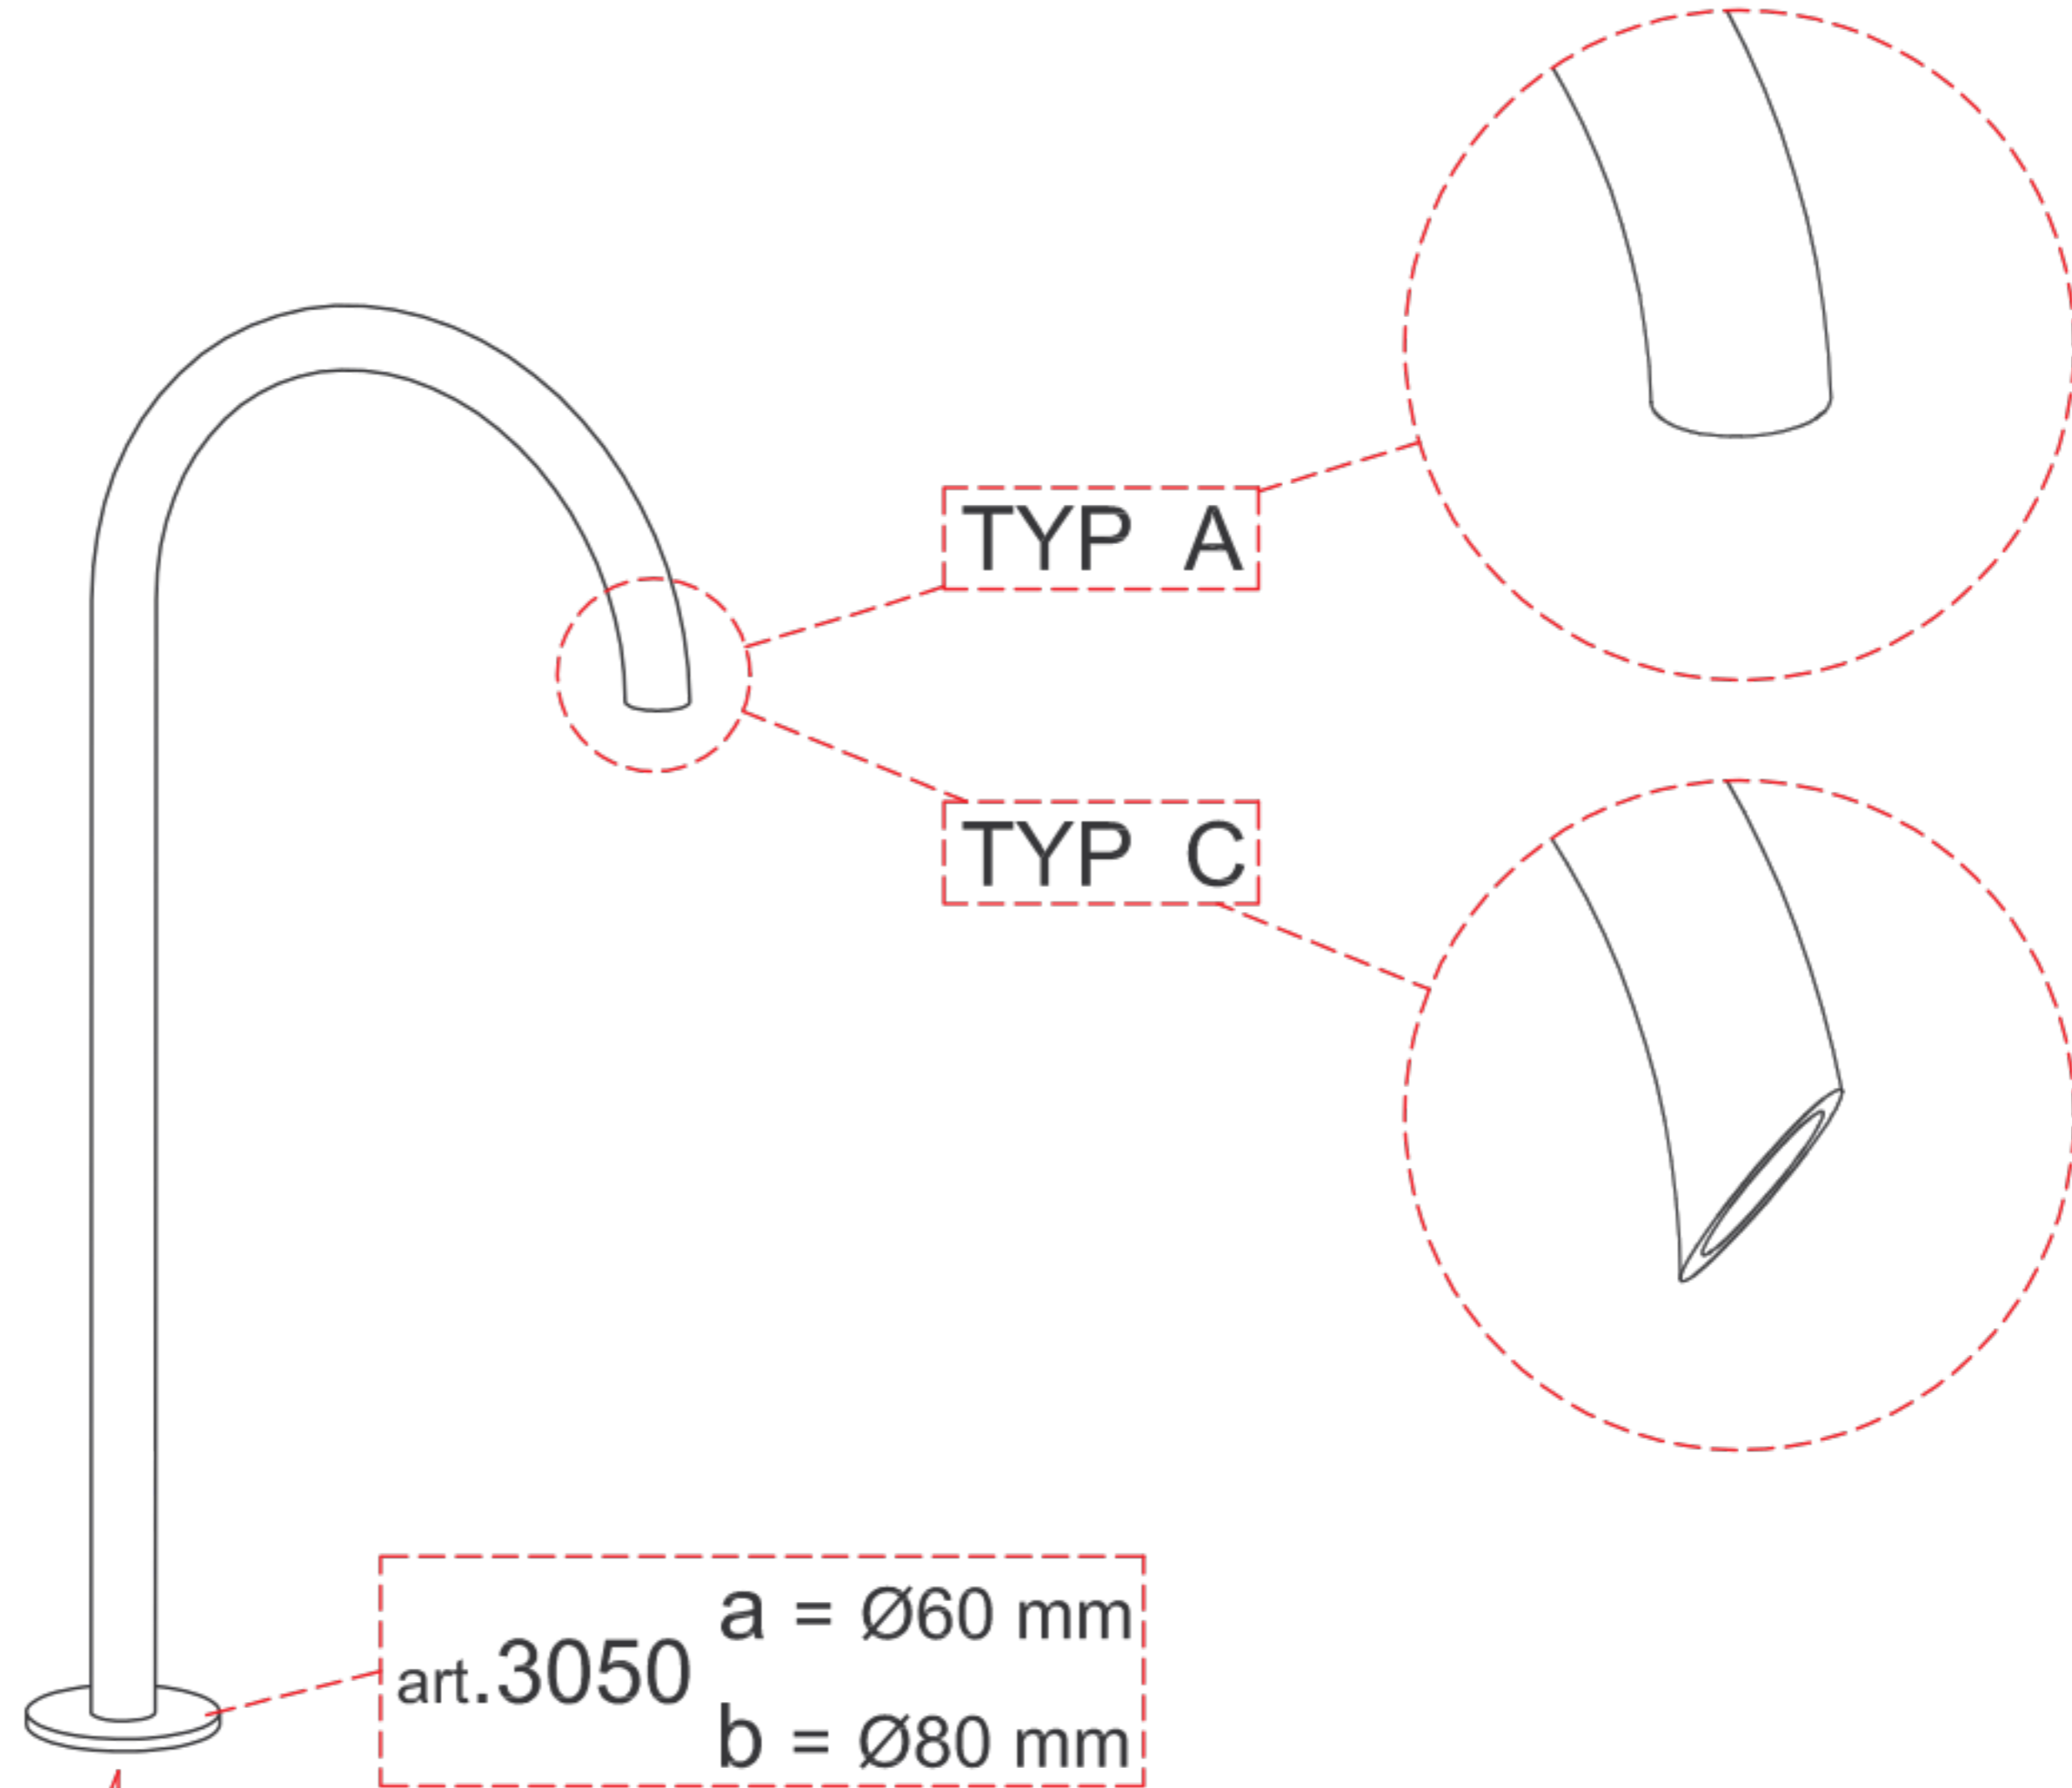

Stk:
Pz:
Pcs:

ART. 2046

WASSERHAHN - RUBINETTO - WATER TAP

Kunde-Cliente-Client

Datum-Data-Date

Wasserhahn ohne Absperrventil
Rubinetto senza valvola di chiusura
Water tap without plug valve

(ca.) \varnothing = _____ cm

a = _____ cm

TYP

3050

Empfohlen - Consigliate - Recommended

- \varnothing 41cm a64cm
- \varnothing 46cm a68cm
- \varnothing 51cm a75cm

1" Innengewinde - Filetto interno - Inner Thread
 \varnothing 45 mm Rohr - Tubo - Tube