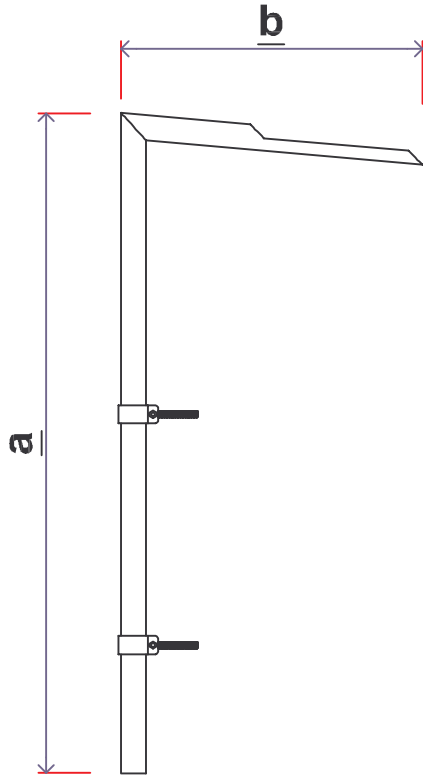

Stk:  
Pz:  
Pcs:

ART. 2160

WASSERHAHN - RUBINETTO - WATER TAP

Kunde-Cliente-Client

Datum-Data-Date

Wasserhahn mit sichtbarem Wasserlauf  
Rubinetto con scorrimento d'acqua a vista  
Water tap with running water in sight

**a** = \_\_\_\_\_ cm

**b** = \_\_\_\_\_ cm

art.4010a  Stk: - Pz: - Pcs:

3/4" Innengewinde - Filetto interno - Inner Thread