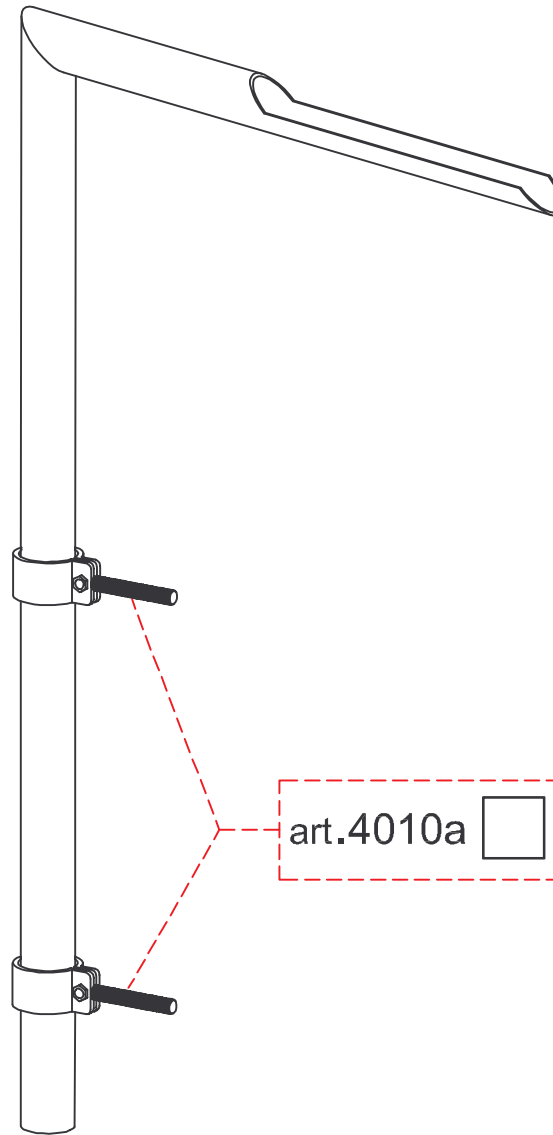

Stk:  
Pz:  
Pcs:

ART. 2160

WASSERHAHN - RUBINETTO - WATER TAP

Kunde-Cliente-Client

Datum-Data-Date

Wasserhahn mit sichtbarem Wasserlauf  
Rubinetto con scorrimento d'acqua a vista  
Water tap with running water in sight

**a** = \_\_\_\_\_ cm

**b** = \_\_\_\_\_ cm

art.4010a  Stk: - Pz: - Pcs:

3/4" Innengewinde - Filetto interno - Inner Thread