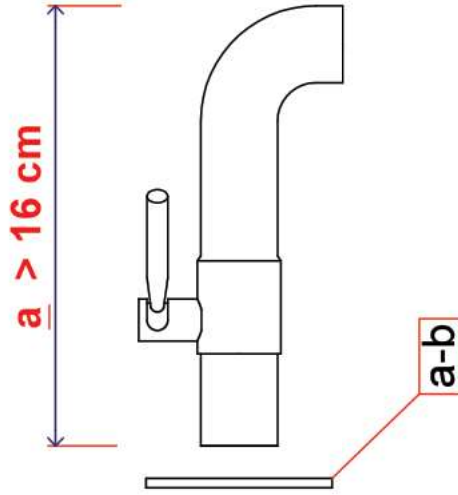

Stk:
Pz:
Pcs:

ART. 1190

Edelstahl Wasserhahn
mit Schlauchanschluss und Perlator
Rubinetto in acciaio inox
con attacco tubo e perlatore
Stainless steel water tap
with tube connection and perlator

a = _____ cm

3050 ☐