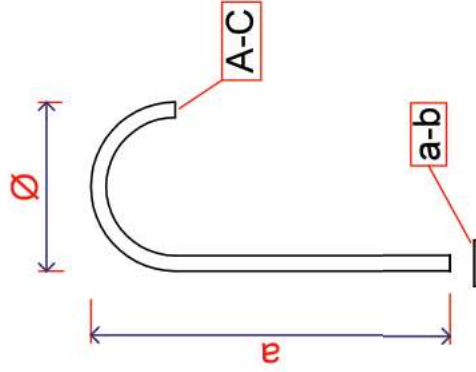

Stk:  
Pz:  
Pcs:

ART. 2046

Wasserhahn ohne Absperventil  
Rubinetto senza valvola di chiusura  
Water tap without plug valve

(ca.) Ø = \_\_\_\_\_ cm

a = \_\_\_\_\_ cm

TYP

3050

Empfohlen - Consigliate - Recommended

## WASSERHAHN - RUBINETTO - WATER TAP

1" Innengewinde - Filetto interno - Inner Thread

Ø 45 mm Rohr - Tubo - Tube