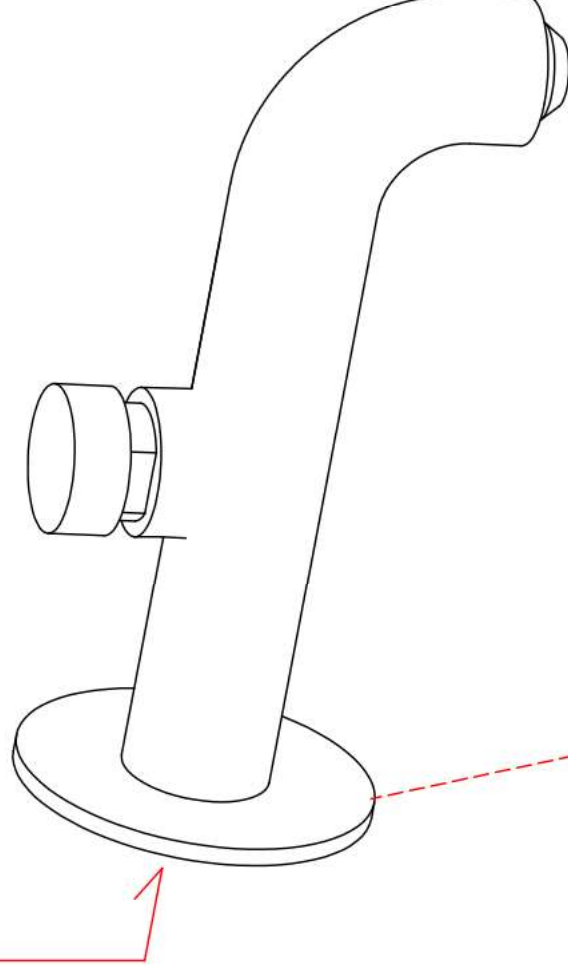

Stk:  
Pz:  
Pcs:

ART. 5001-33

Messing Wasserhahn Zur Wandmontage  
mit Druckknopf sofort selbst schließend  
Rubinetto a parete in ottone con pulsante  
a chiusura automatica immediata  
Wall-mounted brass tap with push button  
immediately self-closing

Kunde-Cliente-Client

Datum-Data-Date

**WASSERHAHN - RUBINETTO - WATER TAP**  
**3/4" Innengewinde - Filetto interno - Inner Thread**

**Ø 33 mm Rohr - Tubo - Tube**

**a = Ø60 mm**  
**b = Ø80 mm**  
art.3050