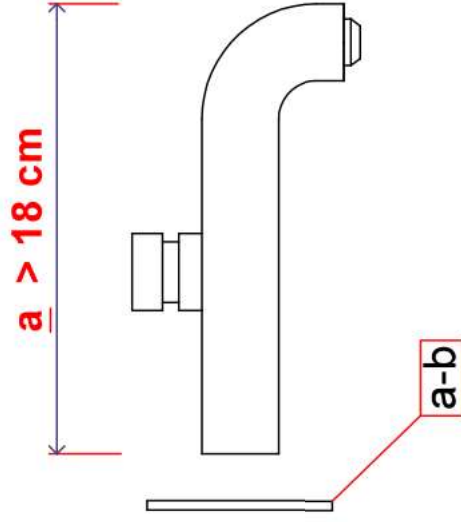

Stk:
Pz:
Pcs:

ART. 5001-33

Messing Wasserhahn Zur Wandmontage
mit Druckknopf sofort selbst schließend
Rubinetto a parete in ottone con pulsante
a chiusura automatica immediata
Wall-mounted brass tap with push button
immediately self-closing

a = _____ cm

3050 ☐